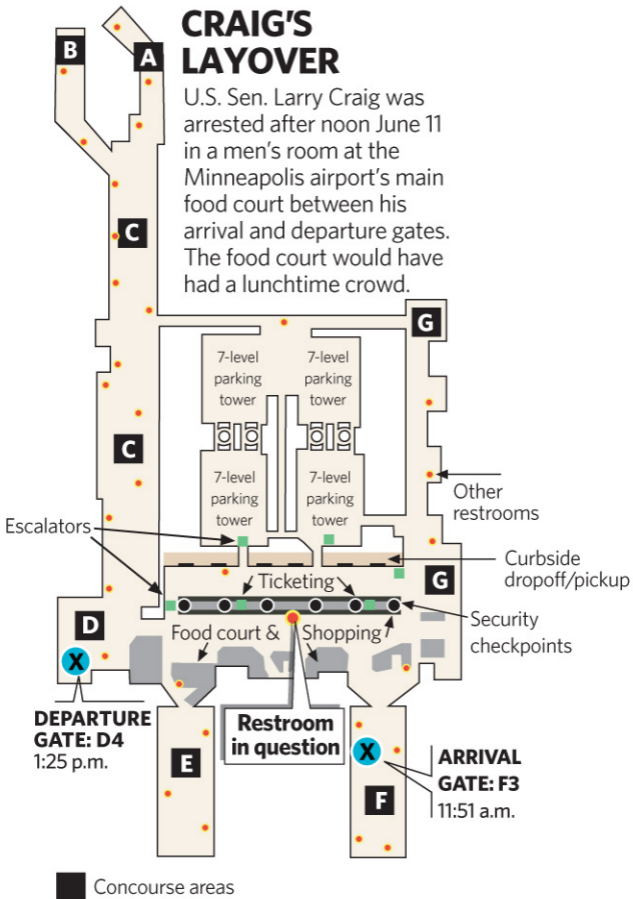

CRAIG'S LAYOVER

U.S. Sen. Larry Craig was arrested after noon June 11 in a men's room at the Minneapolis airport's main food court between his arrival and departure gates. The food court would have had a lunchtime crowd.